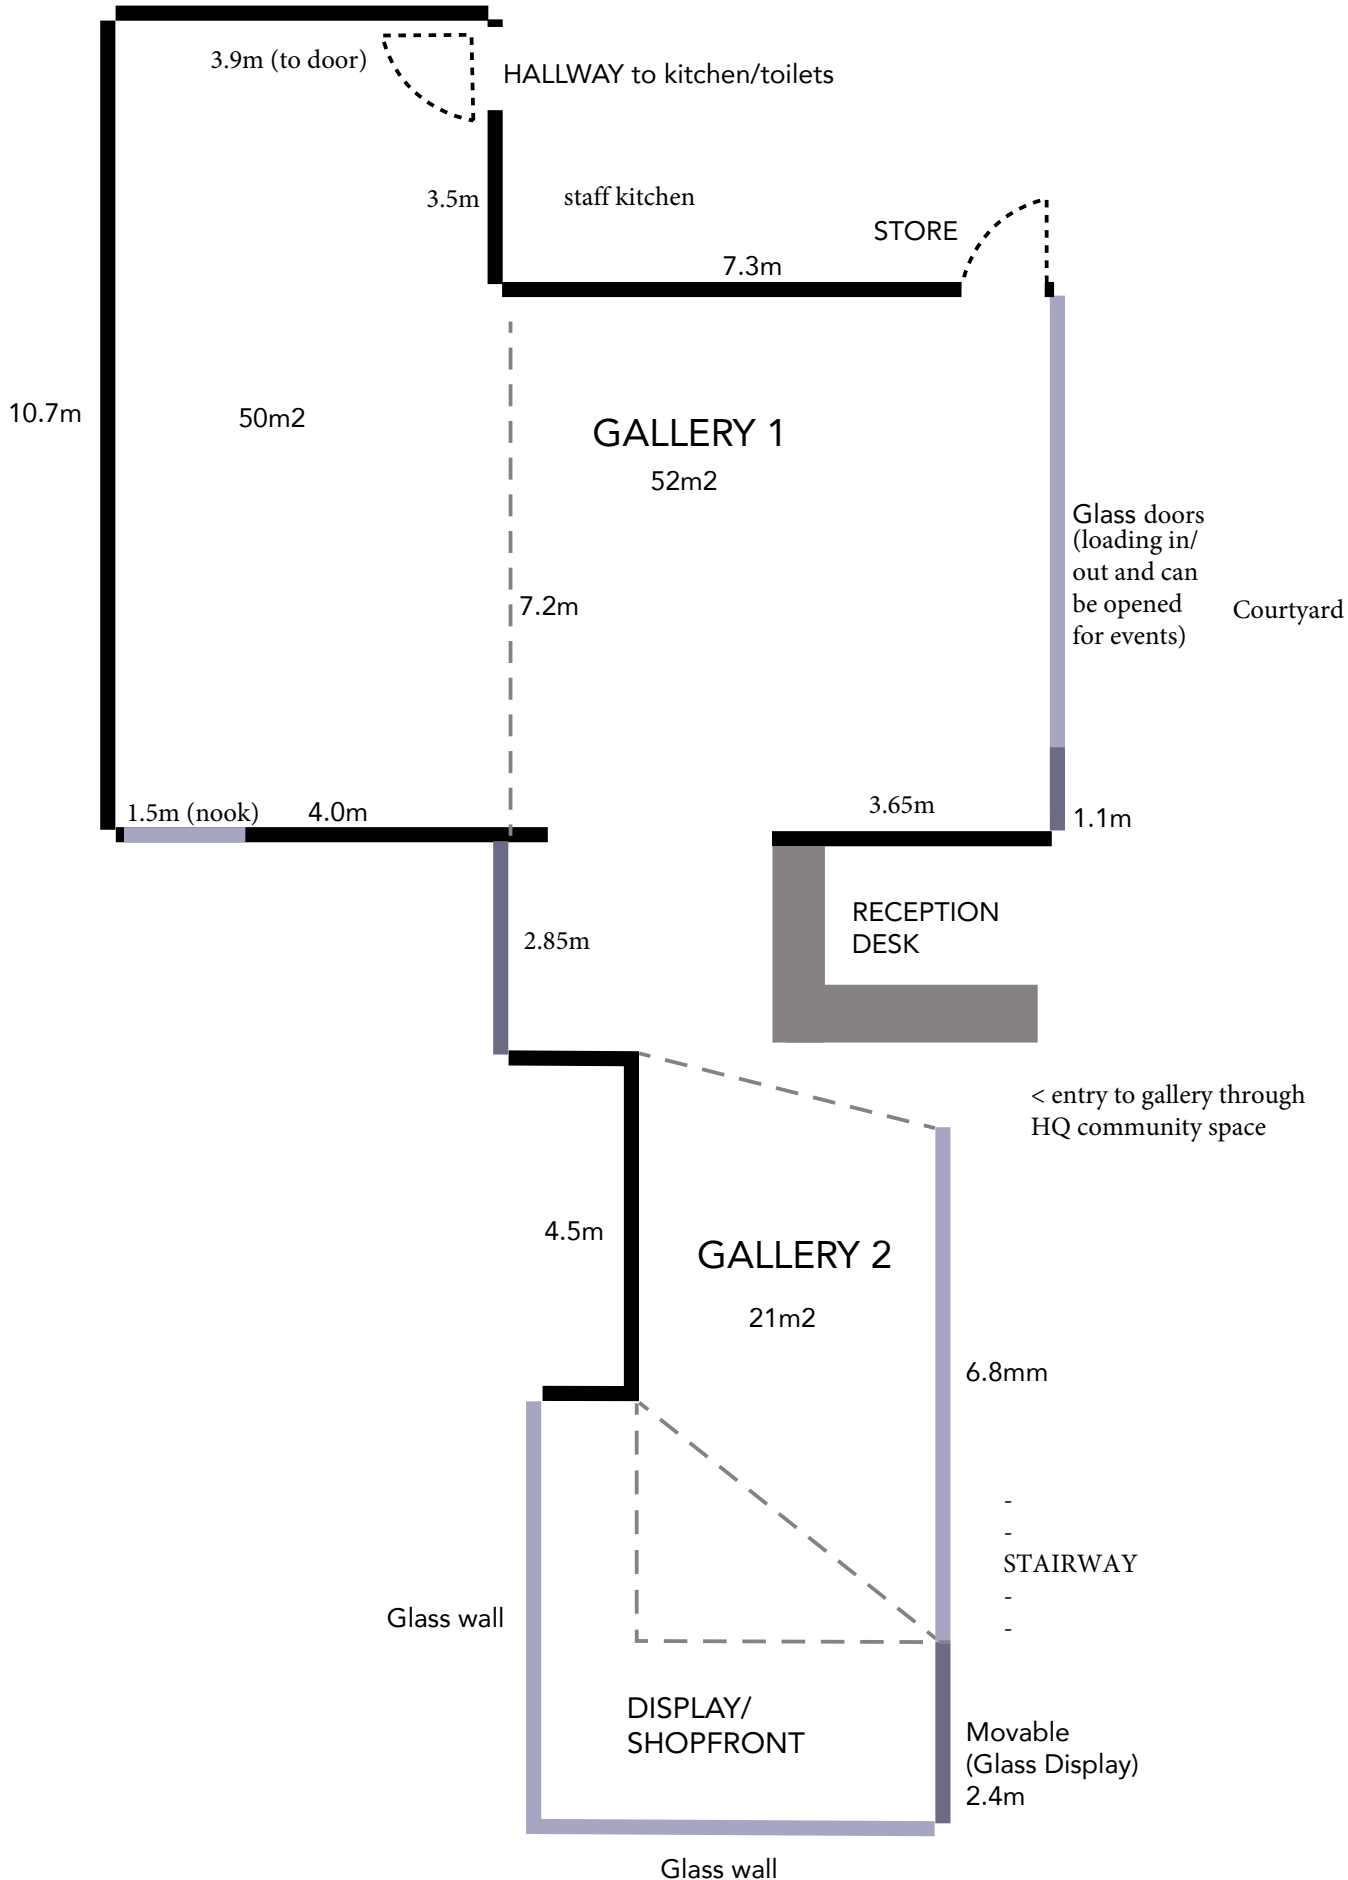

CARPARK  
AND  
LOADING ZONE

4.5m total (artworks cannot be hung behind door)

< ELLEN STIRLING PARADE >

< MAIN STREET >